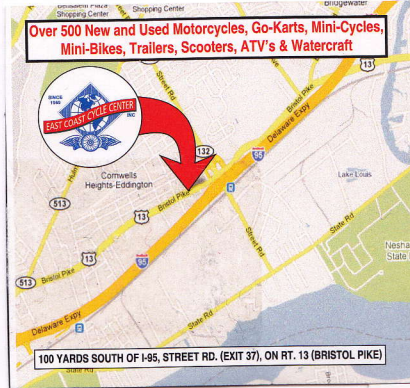

East Coast Cycle Center

www.eastcoastcycle.com

2800 Bristol Pike
Bensalem PA, 19020
215-639-3100